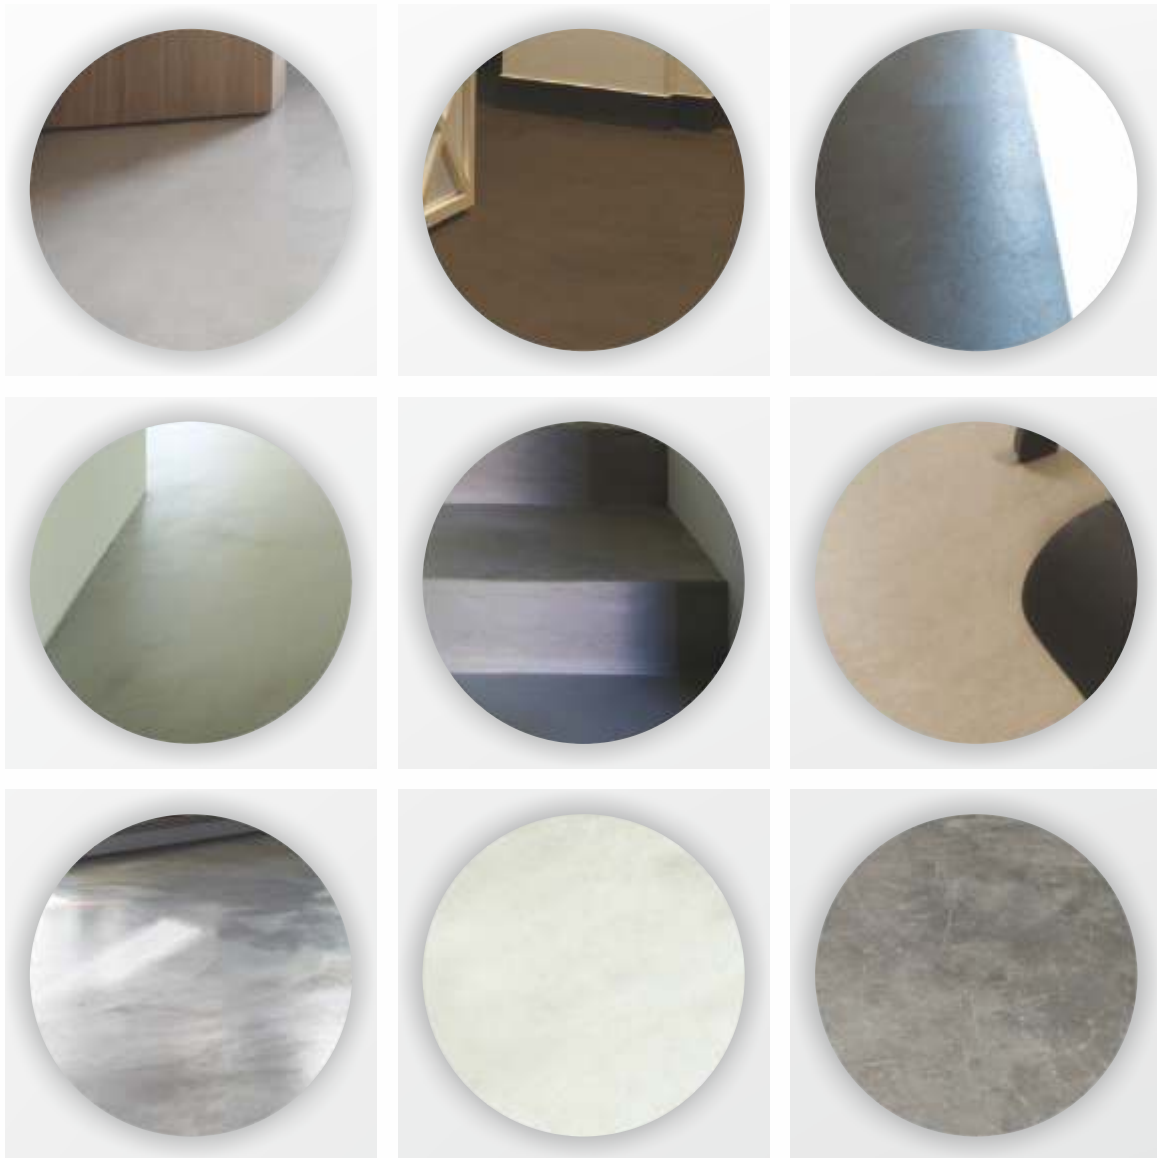

ΔΟΜΗΣΗ ΔΙΑ ΒΙΟΥ
VIODOM®

ΒΙΟΜΗΧΑΝΙΑ ΔΟΜΙΚΩΝ ΥΛΙΚΩΝ Α.Ε.

2^ο ΧΛΜ ΧΑΛΚΗΔΟΝΑΣ - ΘΕΣΣΑΛΟΝΙΚΗΣ - Τ.Κ. 57007
ΒΙΟΤΕΧΝΙΚΟ ΠΑΡΚΟ - Τ.Θ. 11 - ΧΑΛΚΗΔΟΝΑ
ΤΗΛ.: 23910 23670 - FAX: 23910 21121 - E-mail: info@viodom.gr

BUILDING MATERIALS INDUSTRY S.A.

2nd km CHALKIDONA-THESSALONIKI
P.C. 57007 - P.O.BOX. 11 - CHALKIDONA
TEL.: +30 23910 23670 - FAX: +30 23910 21121 - E-mail: info@viodom.gr

www.viodom.gr